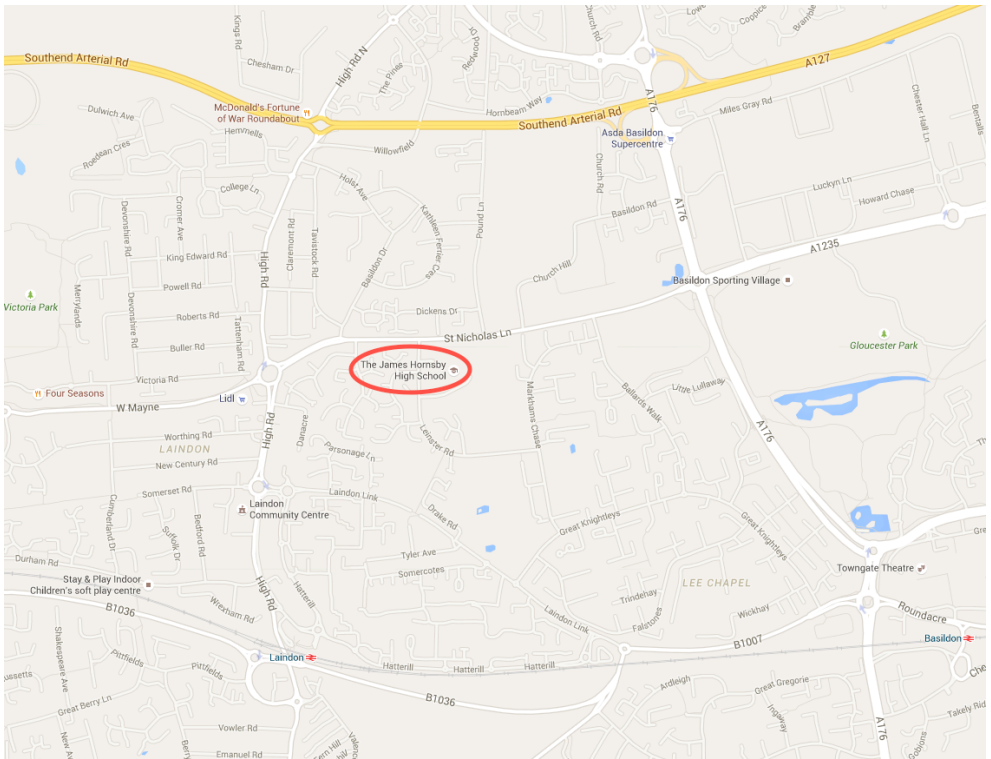

Satnav = SS15 5NX

Buses from Basildon Rail Station:

#9 (Sat only) Basildon bus station to James Hornsby School
9:25am then every 30mins (8 mins to school)

#9 (Sat only) James Hornsby School to Basildon Bus Station
15:33pm then every 30 mins (8 mins to bus station)

Taxis from Laidon Rail Station: