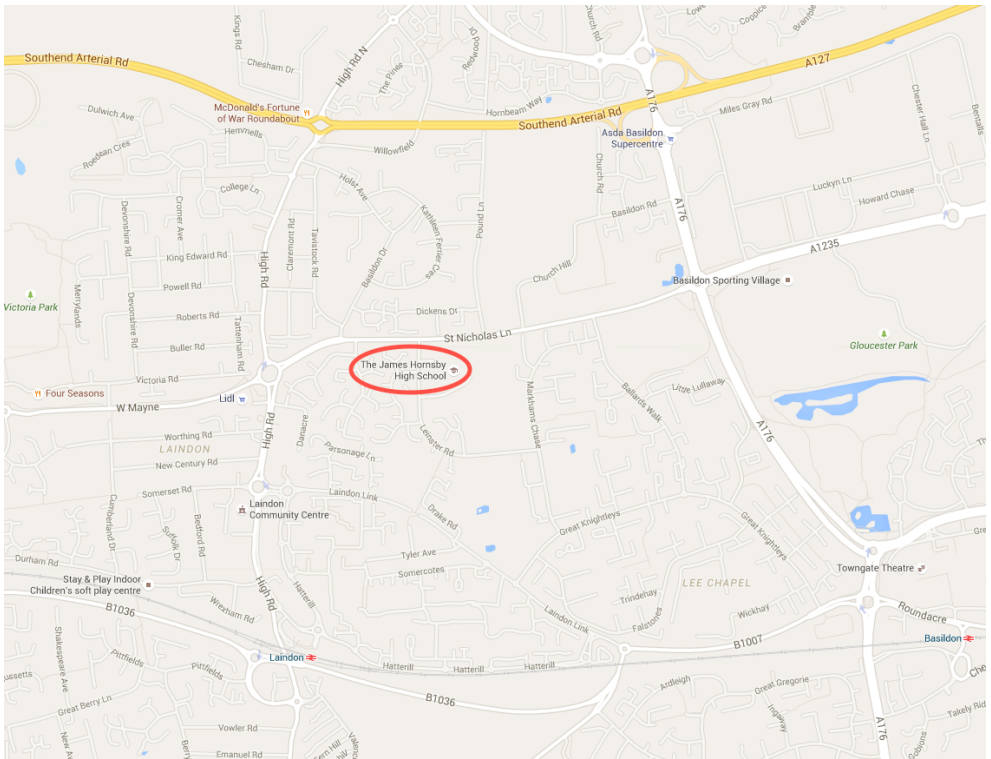

Satnav = SS15 5NX

Buses from Basildon Rail Station:

#9 (Sat only) Basildon bus station to James Hornsby School
9:25am then every 30mins (8 mins to school)

#9 (Sat only) James Hornsby School to Basildon Bus Station
15:33pm then every 30 mins (8 mins to bus station)

Taxis from Laindon Rail Station: